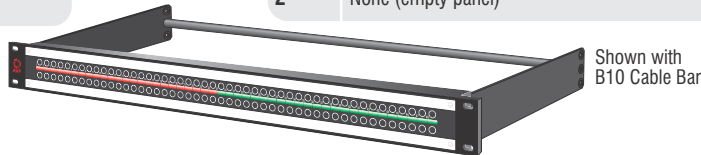

SuperHD+ Series 3.0GHz - 3Gb/s Micro Video Jackfield

Microsize Video Ordering Information

Model Number
A V - K [] [] E - [] - []

Panel Configuration

- 2 2x48 (48 Dual Jacks)
- 4 4x48 (96 Dual Jacks)

Number of Jacks Across

48 48 Jacks

Panel Height

- 1 1 Rack Unit 1.75", 44mm
- 15 1.5 Rack Unit 2.62", 66mm
- 2 2 Rack Unit 3.50", 89mm

Cable Bar Option

- BZ No Cable Bar
- B10 7.0" [178mm] Cable Bar

Installed Front-mount Jack Type

Popular Models

Model	Description
Complete Jackfields - 3.0GHz - 3Gb/s normaled terminating (KMN75)	
AV-K248E1-KMN75-B10	2x48 Panel, 1RU 48 KMN75 normaled terminating front-mount jacks, 7" [178mm] cable bar
AV-K248E15-KMN75-B10	2x48 Panel, 1.5RU 48 KMN75 normaled terminating front-mount jacks, 7" [178mm] cable bar
AV-K448E15-KMN75-B10	4x48 Panel, 1.5RU 96 KMN75 normaled terminating front-mount jacks, 7" [178mm] cable bar
AV-K248E2-KMN75-B10	2x48 Panel, 2RU 48 KMN75 normaled terminating front-mount jacks, 7" [178mm] cable bar
Complete Jackfields - 3.0GHz - 3Gb/s non-normaled terminating (KM75)	
AV-K248E1-KM75-B10	2x48 Panel, 1RU 48 KM75 non-normaled terminating front-mount jacks, 7" [178mm] cable bar
AV-K248E15-KM75-B10	2x48 Panel, 1.5RU 48 KM75 non-normaled terminating front-mount jacks, 7" [178mm] cable bar
AV-K448E15-KM75-B10	4x48 Panel, 1.5RU 96 KM75 non-normaled terminating front-mount jacks, 7" [178mm] cable bar
AV-K248E2-KM75-B10	2x48 Panel, 2RU 48 KM75 non-normaled terminating front-mount jacks, 7" [178mm] cable bar
Empty Panels	
AV-K248E1-Z-B10	2x48 Panel, 1RU, empty, for AVP front-mount jacks, 7" [178mm] cable bar
AV-K248E15-Z-B10	2x48 Panel, 1.5RU, empty, for AVP front-mount jacks, 7" [178mm] cable bar
AV-K448E15-Z-B10	4x48 Panel, 1.5RU, empty, for AVP front-mount jacks, 7" [178mm] cable bar
AV-K248E2-Z-B10	2x48 Panel, 2RU, empty, for AVP front-mount jacks, 7" [178mm] cable bar