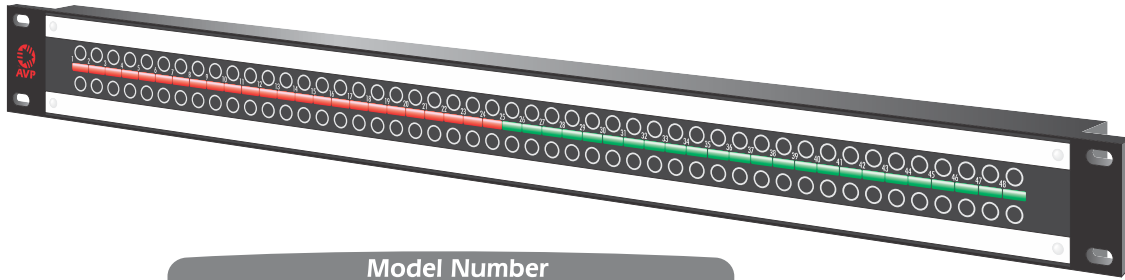

SuperHD+ Series 3.0GHz - 3Gb/s Micro Video Jackfield

Microsize Video Ordering Information

Model Number
A V - K [] [] E - [] - []

Panel Configuration

- 2 2x48 (48 Dual Jacks)
- 4 4x48 (96 Dual Jacks)

Number of Jacks Across

48 48 Jacks

Panel Height

- 1 1 Rack Unit 1.75", 44mm
- 15 1.5 Rack Unit 2.62", 66mm
- 2 2 Rack Unit 3.50", 89mm

Cable Bar Option

- BZ No Cable Bar
- B10 7.0" [178mm] Cable Bar

Installed Front-mount Jack Type

- KMN75 3.0Ghz - 3Gb/s 75Ω Normaled, Terminating, dual jack
- KM75 3.0Ghz - 3Gb/s 75Ω Non-Normaled, Terminating, dual jack
- KMN 3.0Ghz - 3Gb/s 75Ω Normaled, Non-Terminating, dual jack
- KM 3.0Ghz - 3Gb/s 75Ω Non-Normaled, Non-Terminating, dual jack
- Z None (empty panel)