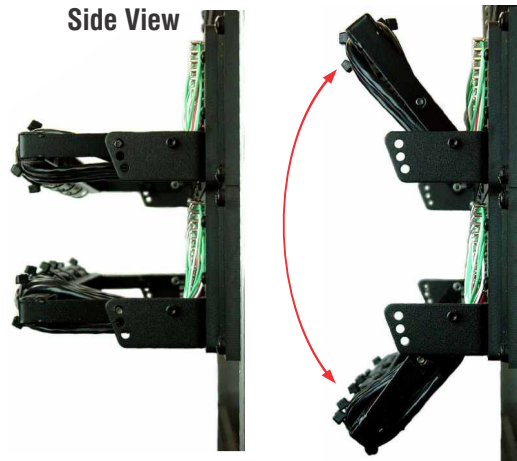

## Installation Advantages

**7 Common Sense**  
Easy and unified integration because AVP panels have consistent color-coding and sequential numbering across the entire product line!

**8 Confidence**  
Terminate wire with 1 punch. The AVP punch tip makes a clear sound indicating a solid, gas-tight termination.

**9 Serviceability**  
Easily replace damaged terminals.

**10 RPT Pivoting Cable Bar**  
Accessibility is significantly improved with the pivoting cable bar, standard on all rack-mounted RPT product.

**11 Saves Space**  
2x48 Bantam Normals Out in a 2 Rack Unit Full Enclosure!