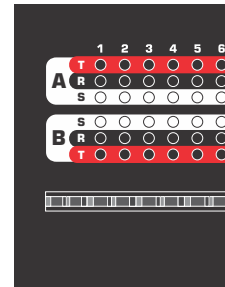

## Installation Advantages

**7 Common Sense**  
Easy and unified integration because AVP panels have consistent color-coding and sequential numbering across the entire product line!

**8 Confidence**  
Terminate wire with 1 punch. The AVP punch tip makes a clear sound indicating a solid, gas-tight termination.

**9 Serviceability**  
Easily replace damaged terminals.

**10 RPT Pivoting Cable Bar**  
Accessibility is significantly improved with the pivoting cable bar, standard on all rack-mounted RPT product.

**11 Saves Space**  
2x48 Bantam Normals Out in a 2 Rack Unit Full Enclosure!