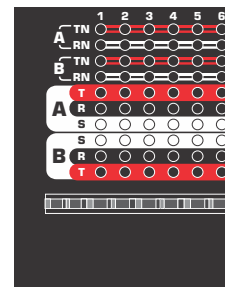

## Installation Advantages

**7 Common Sense**  
Easy and unified integration because AVP panels have consistent color-coding and sequential numbering across the entire product line!

**8 Confidence**  
Terminate wire with 1 punch. The AVP punch tip makes a clear sound indicating a solid, gas-tight termination.

**9 Serviceability**  
Easily replace damaged terminals.

**10 RPT Pivoting Cable Bar**  
Accessibility is significantly improved with the pivoting cable bar, standard on all rack-mounted RPT product.

**11 Saves Space**  
2x48 Bantam Normals Out in a 2 Rack Unit Full Enclosure!