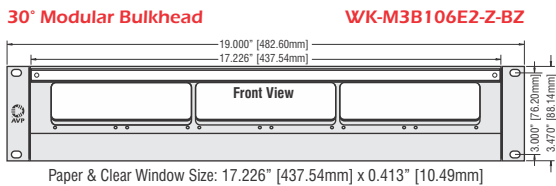

8 Position Panels

Designation Layouts... www.jackfields.com/support