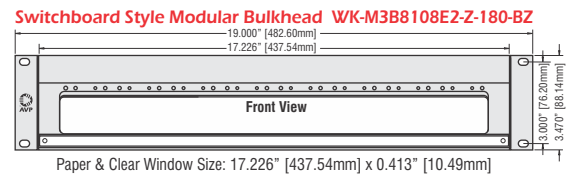

8 Position Panels

Designation Layouts... www.jackfields.com/support