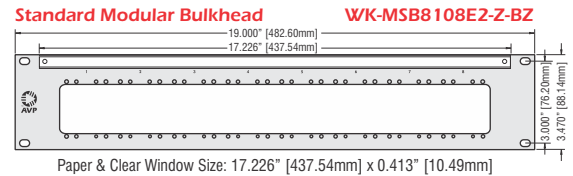

Modular Bulkhead Ordering Information

Ordering Information for 6 & 8 Position, 2RU Modular Bulkhead Panels, Mounting Plates & Accessories		
6 Position Panels	Description	8 Position Panels
WK-M3B106E2-Z-BZ	30 degree, 2RU, Modular Bulkhead panel, empty, no cable bar Standard (non angled), 2RU, Modular Bulkhead panel, empty, no cable bar at end of model number for optional installed CB-B13 Cable Bar Cable Bar Recessed panel for Switchboard Style patchcord retainer system; 2RU, Modular Bulkhead panel, empty, no cable bar Camera Cable Hanger support panel for the switchboard style patchcord retainer system	WK-M3B8108E2-Z-BZ
WK-MSB106E2-Z-BZ		WK-MSB8108E2-Z-BZ
Change -BZ to -B13		Change -BZ to -B13
CB-B13		CB-B13
WK-M3B106E2-Z-180-BZ		WK-M3B8108E2-Z-180-BZ
MBCCH		MB8CCH

6 Position Panels

8 Position Panels

Designation Layouts... www.jackfields.com/support