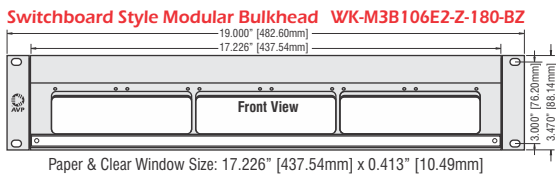

Modular Bulkhead Ordering Information

Ordering Information for 6 & 8 Position, 2RU Modular Bulkhead Panels, Mounting Plates & Accessories		
6 Position Panels	Description	8 Position Panels
WK-M3B106E2-Z-BZ	30 degree, 2RU, Modular Bulkhead panel, empty, no cable bar Standard (non angled), 2RU, Modular Bulkhead panel, empty, no cable bar at end of model number for optional installed CB-B13 Cable Bar Cable Bar Recessed panel for Switchboard Style patchcord retainer system; 2RU, Modular Bulkhead panel, empty, no cable bar Camera Cable Hanger support panel for the switchboard style patchcord retainer system	WK-M3B8108E2-Z-BZ
WK-MSB106E2-Z-BZ		WK-MSB8108E2-Z-BZ
Change -BZ to -B13		Change -BZ to -B13
CB-B13		CB-B13
WK-M3B106E2-Z-180-BZ		WK-M3B8108E2-Z-180-BZ
MBCCH		MB8CCH

6 Position Panels

8 Position Panels

Designation Layouts... www.jackfields.com/support