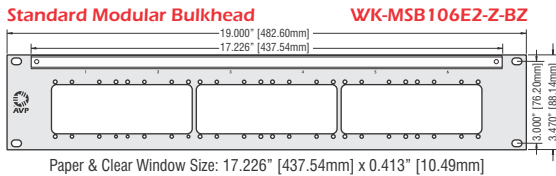

Modular Bulkhead Ordering Information

Ordering Information for 6 & 8 Position, 2RU Modular Bulkhead Panels, Mounting Plates & Accessories		
6 Position Panels	Description	8 Position Panels
WK-M3B106E2-Z-BZ	30 degree, 2RU, Modular Bulkhead panel, empty, no cable bar Standard (non angled), 2RU, Modular Bulkhead panel, empty, no cable bar at end of model number for optional installed CB-B13 Cable Bar Cable Bar Recessed panel for Switchboard Style patchcord retainer system; 2RU, Modular Bulkhead panel, empty, no cable bar Camera Cable Hanger support panel for the switchboard style patchcord retainer system	WK-M3B8108E2-Z-BZ
WK-MSB106E2-Z-BZ		WK-MSB8108E2-Z-BZ
Change -BZ to -B13		Change -BZ to -B13
CB-B13		CB-B13
WK-M3B106E2-Z-180-BZ		WK-M3B8108E2-Z-180-BZ
MBCCH		MB8CCH

6 Position Panels

8 Position Panels

Designation Layouts... www.jackfields.com/support