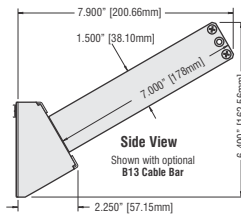

Modular Bulkhead Ordering Information

Ordering Information for 6 & 8 Position, 2RU Modular Bulkhead Panels, Mounting Plates & Accessories		
6 Position Panels	Description	8 Position Panels
WK-M3B106E2-Z-BZ	30 degree, 2RU, Modular Bulkhead panel, empty, no cable bar Standard (non angled), 2RU, Modular Bulkhead panel, empty, no cable bar at end of model number for optional installed CB-B13 Cable Bar Cable Bar Recessed panel for Switchboard Style patchcord retainer system; 2RU, Modular Bulkhead panel, empty, no cable bar Camera Cable Hanger support panel for the switchboard style patchcord retainer system	WK-M3B8108E2-Z-BZ
WK-MSB106E2-Z-BZ		WK-MSB8108E2-Z-BZ
Change -BZ to -B13		Change -BZ to -B13
CB-B13		CB-B13
WK-M3B106E2-Z-180-BZ		WK-M3B8108E2-Z-180-BZ
MBCCH		MB8CCH

6 Position Panels

8 Position Panels

Designation Layouts... www.jackfields.com/support