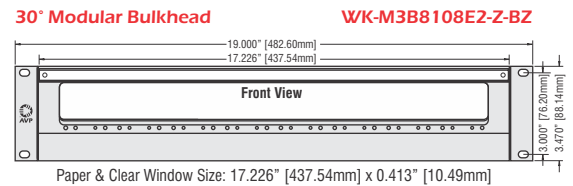

8 Position Panels

Designation Layouts... www.jackfields.com/support