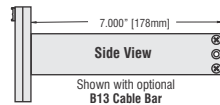

Modular Bulkhead Ordering Information

Ordering Information for 6 & 8 Position, 2RU Modular Bulkhead Panels, Mounting Plates & Accessories		
6 Position Panels	Description	8 Position Panels
WK-M3B106E2-Z-BZ	30 degree, 2RU, Modular Bulkhead panel, empty, no cable bar Standard (non angled), 2RU, Modular Bulkhead panel, empty, no cable bar at end of model number for optional installed CB-B13 Cable Bar Cable Bar Recessed panel for Switchboard Style patchcord retainer system; 2RU, Modular Bulkhead panel, empty, no cable bar Camera Cable Hanger support panel for the switchboard style patchcord retainer system	WK-M3B8108E2-Z-BZ
WK-MSB106E2-Z-BZ		WK-MSB8108E2-Z-BZ
Change -BZ to -B13		Change -BZ to -B13
CB-B13		CB-B13
WK-M3B106E2-Z-180-BZ		WK-M3B8108E2-Z-180-BZ
MBCCH		MB8CCH

6 Position Panels